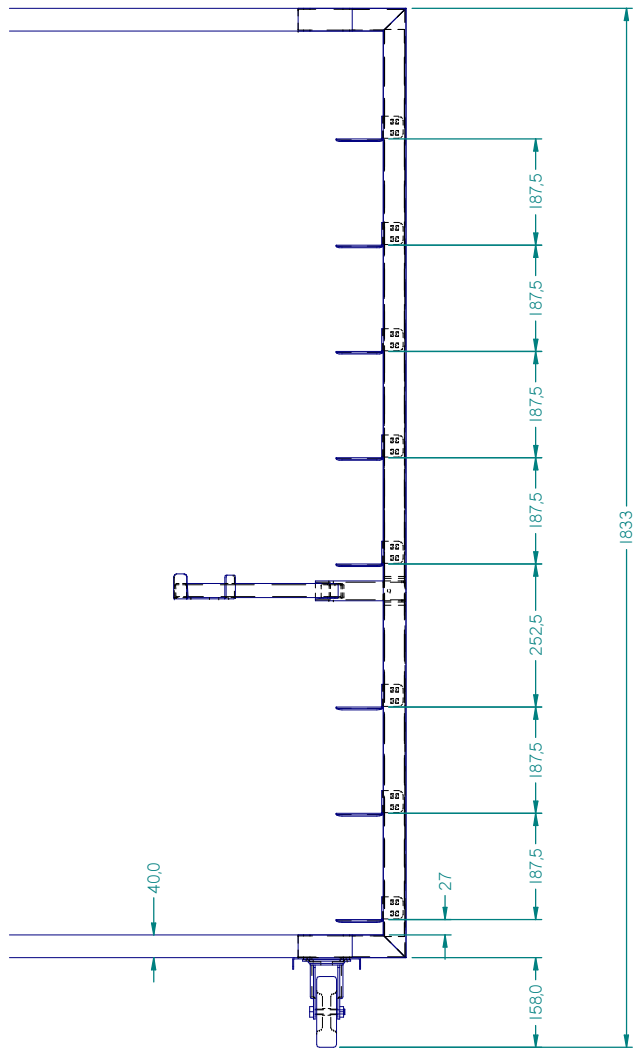

TROLLEYS FOR FRAMES

STANDARD HEIGHT 1845 mm

**Width: +60mm
compared to the width
of the frame**

Length: +110mm

8 PLANS

**Arm for
extractable shelf**

9 PLANS

**Arm for
extractable shelf**

10 PLANS

Arm for extractable shelf

12 PLANS

Arm for
extractable shelf