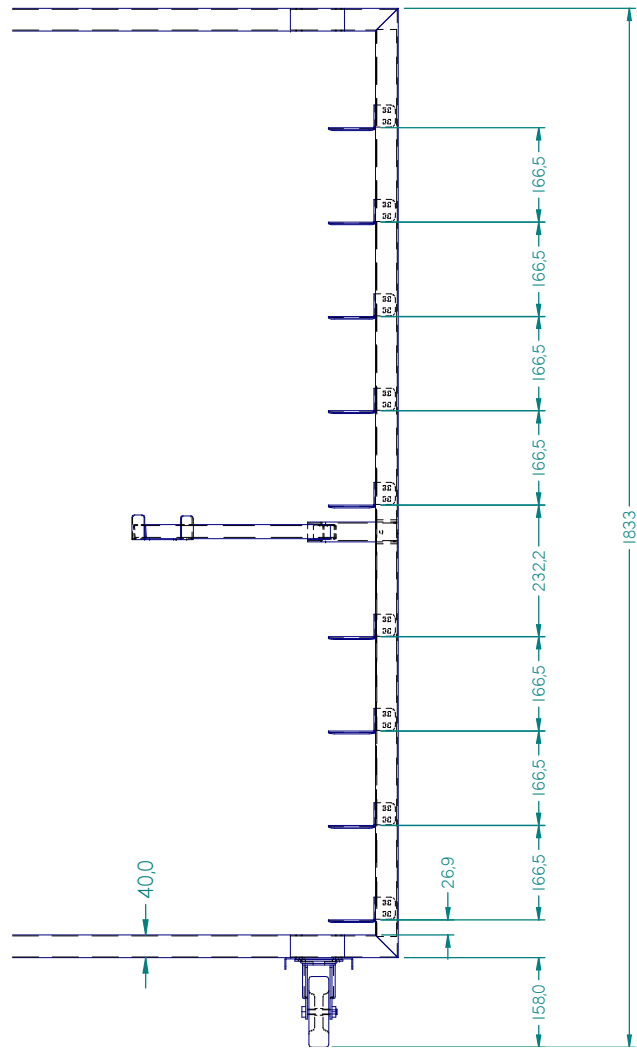

TROLLEYS FOR FRAMES

STANDARD HEIGHT 1845 mm

**Width: +60mm
compared to the width
of the frame**

Length: +110mm

8 PLANS

**Arm for
extractable shelf**

9 PLANS

**Arm for
extractable shelf**

10 PLANS

Arm for extractable shelf

12 PLANS

Arm for
extractable shelf