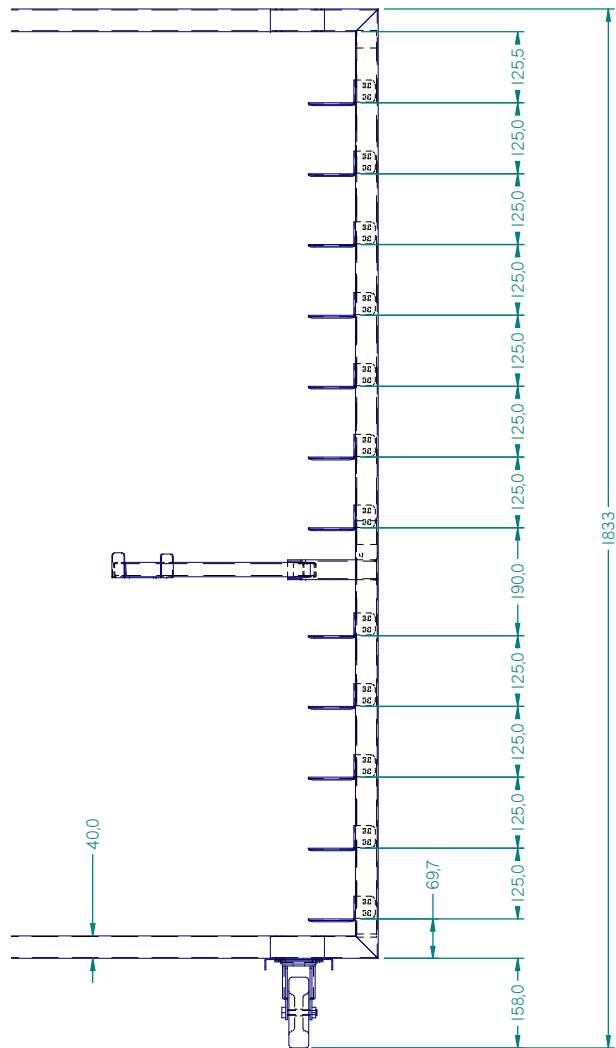

TROLLEYS FOR FRAMES

STANDARD HEIGHT 1845 mm

**Width: +60mm
compared to the width
of the frame**

Length: +110mm

8 PLANS

**Arm for
extractable shelf**

9 PLANS

**Arm for
extractable shelf**

10 PLANS

Arm for extractable shelf

12 PLANS

Arm for
extractable shelf