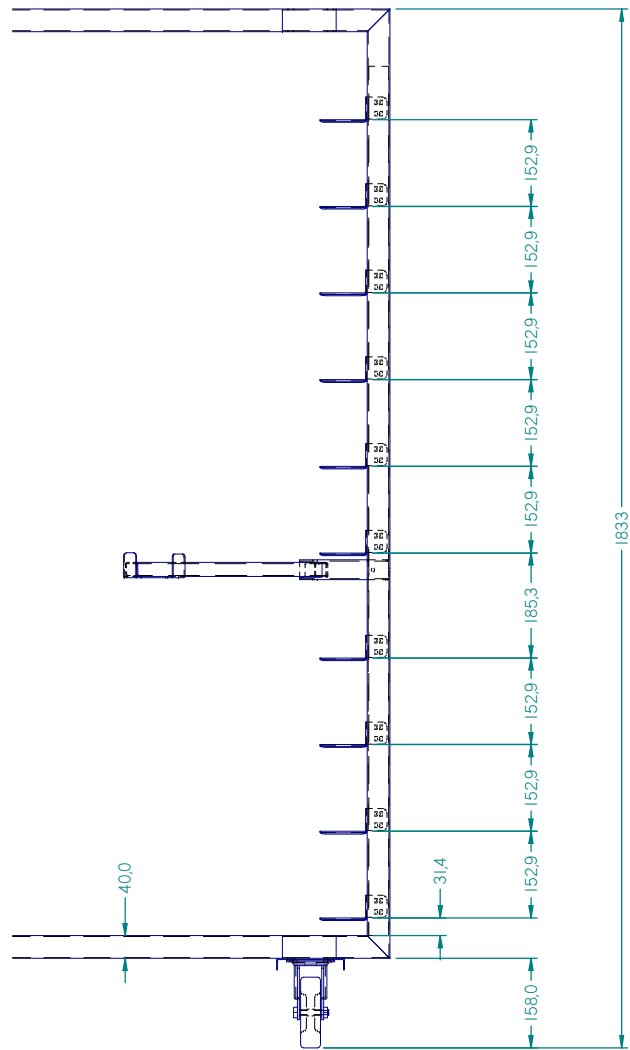

TROLLEYS FOR FRAMES

STANDARD HEIGHT 1845 mm

**Width: +60mm
compared to the width
of the frame**

Length: +110mm

8 PLANS

**Arm for
extractable shelf**

9 PLANS

**Arm for
extractable shelf**

10 PLANS

Arm for extractable shelf

12 PLANS

Arm for
extractable shelf