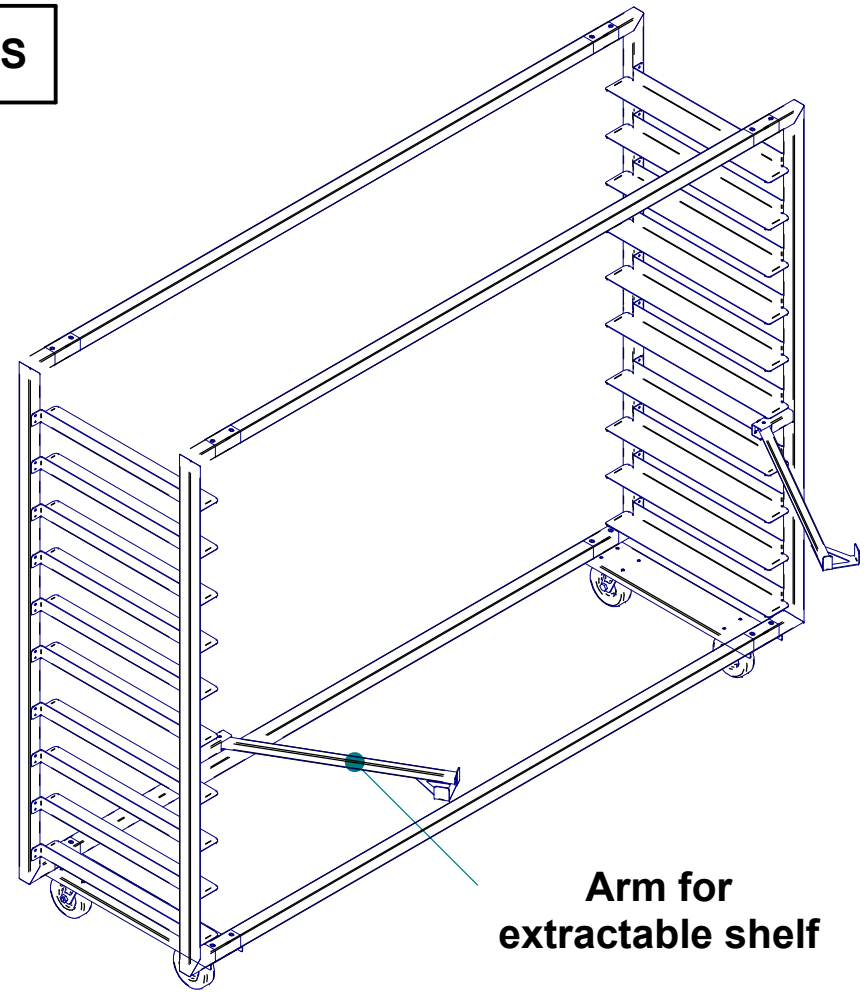

TROLLEYS FOR FRAMES

STANDARD HEIGHT 1845 mm

**Width: +60mm
compared to the width
of the frame**

Length: +110mm

8 PLANS

**Arm for
extractable shelf**

9 PLANS

**Arm for
extractable shelf**

10 PLANS

Arm for extractable shelf

12 PLANS

Arm for
extractable shelf