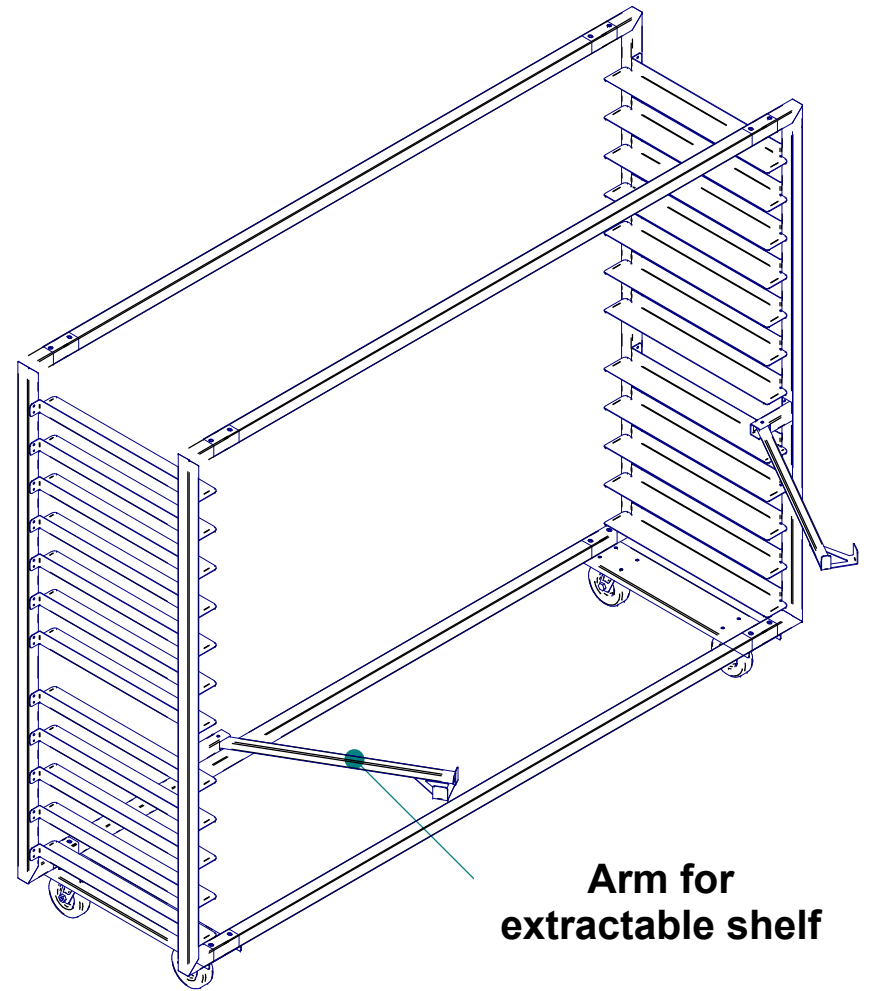

TROLLEYS FOR FRAMES

STANDARD HEIGHT 1845 mm

**Width: +60mm
compared to the width
of the frame**

Length: +110mm

8 PLANS

**Arm for
extractable shelf**

9 PLANS

**Arm for
extractable shelf**

10 PLANS

Arm for extractable shelf

12 PLANS

Arm for
extractable shelf