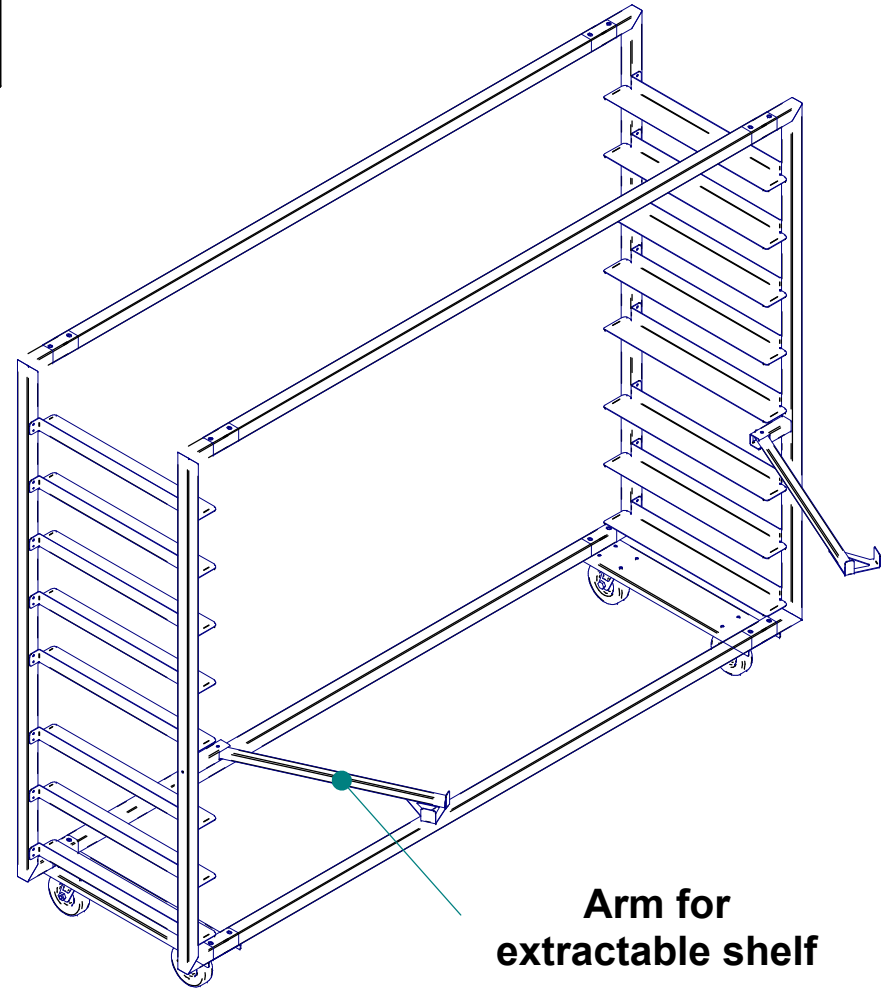

TROLLEYS FOR FRAMES

STANDARD HEIGHT 1845 mm

**Width: +60mm
compared to the width
of the frame**

Length: +110mm

8 PLANS

**Arm for
extractable shelf**

9 PLANS

**Arm for
extractable shelf**

10 PLANS

Arm for extractable shelf

12 PLANS

Arm for
extractable shelf