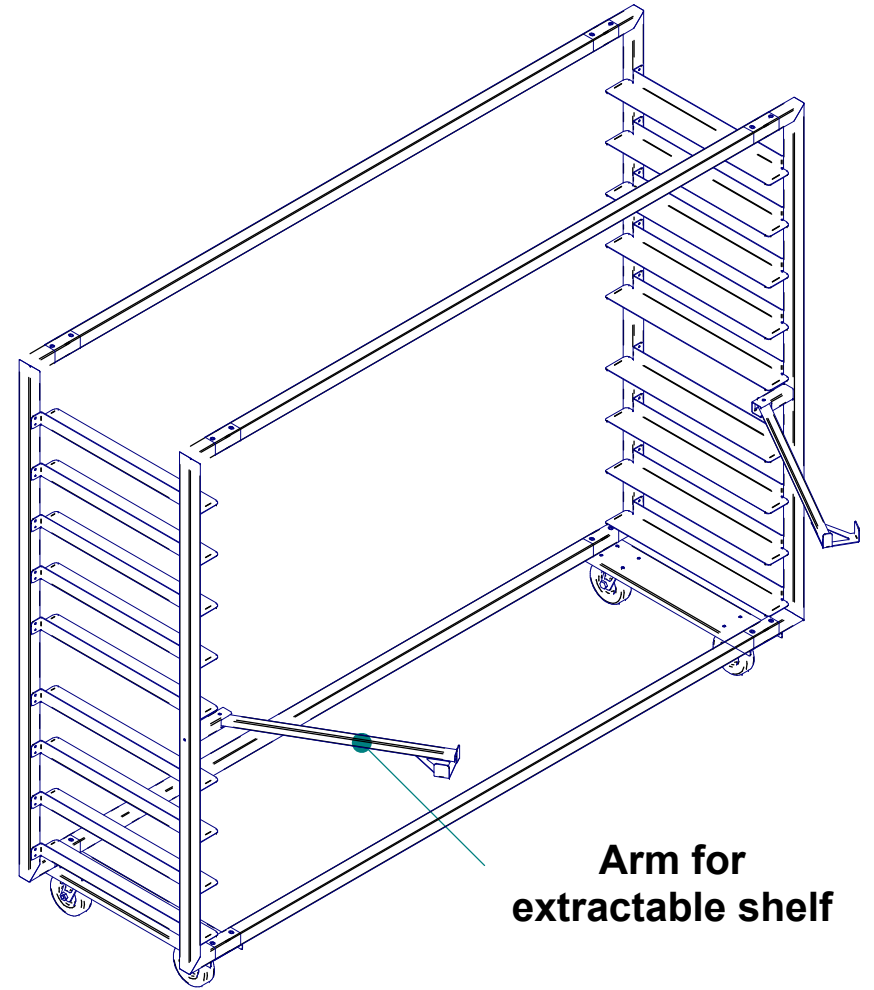

TROLLEYS FOR FRAMES

STANDARD HEIGHT 1845 mm

**Width: +60mm
compared to the width
of the frame**

Length: +110mm

8 PLANS

**Arm for
extractable shelf**

9 PLANS

**Arm for
extractable shelf**

10 PLANS

Arm for extractable shelf

12 PLANS

Arm for
extractable shelf